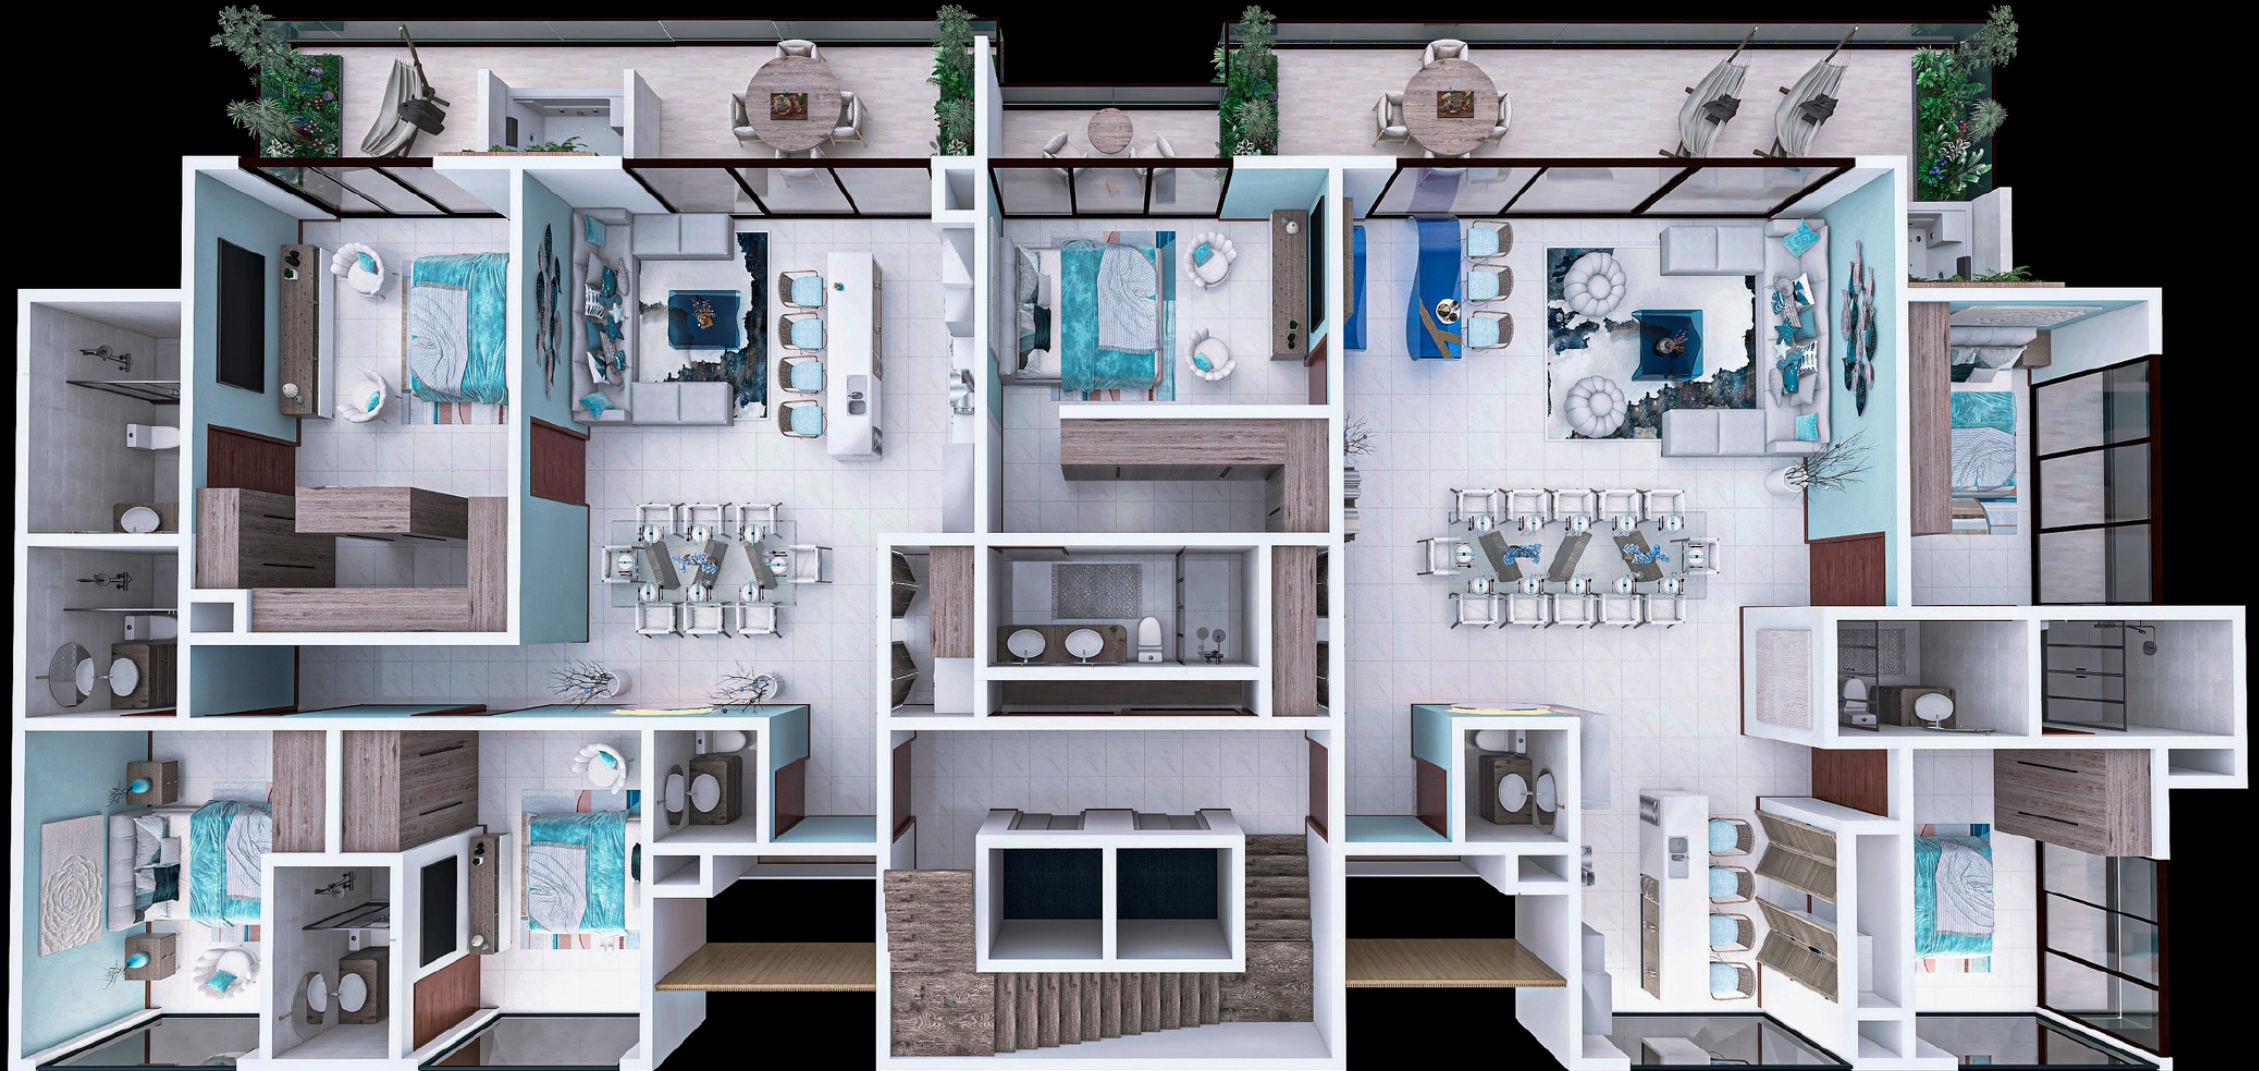

OWO LUXURY PROPERTY

VILLAS INFINITE BLUE

OWO LUXURY PROPERTY

VILLAS INFINITE BLUE

OWO LUXURY PROPERTY

VILLAS INFINITE BLUE

OWO LUXURY PROPERTY

DEPARTAMENTO TIPO 1
177 M2